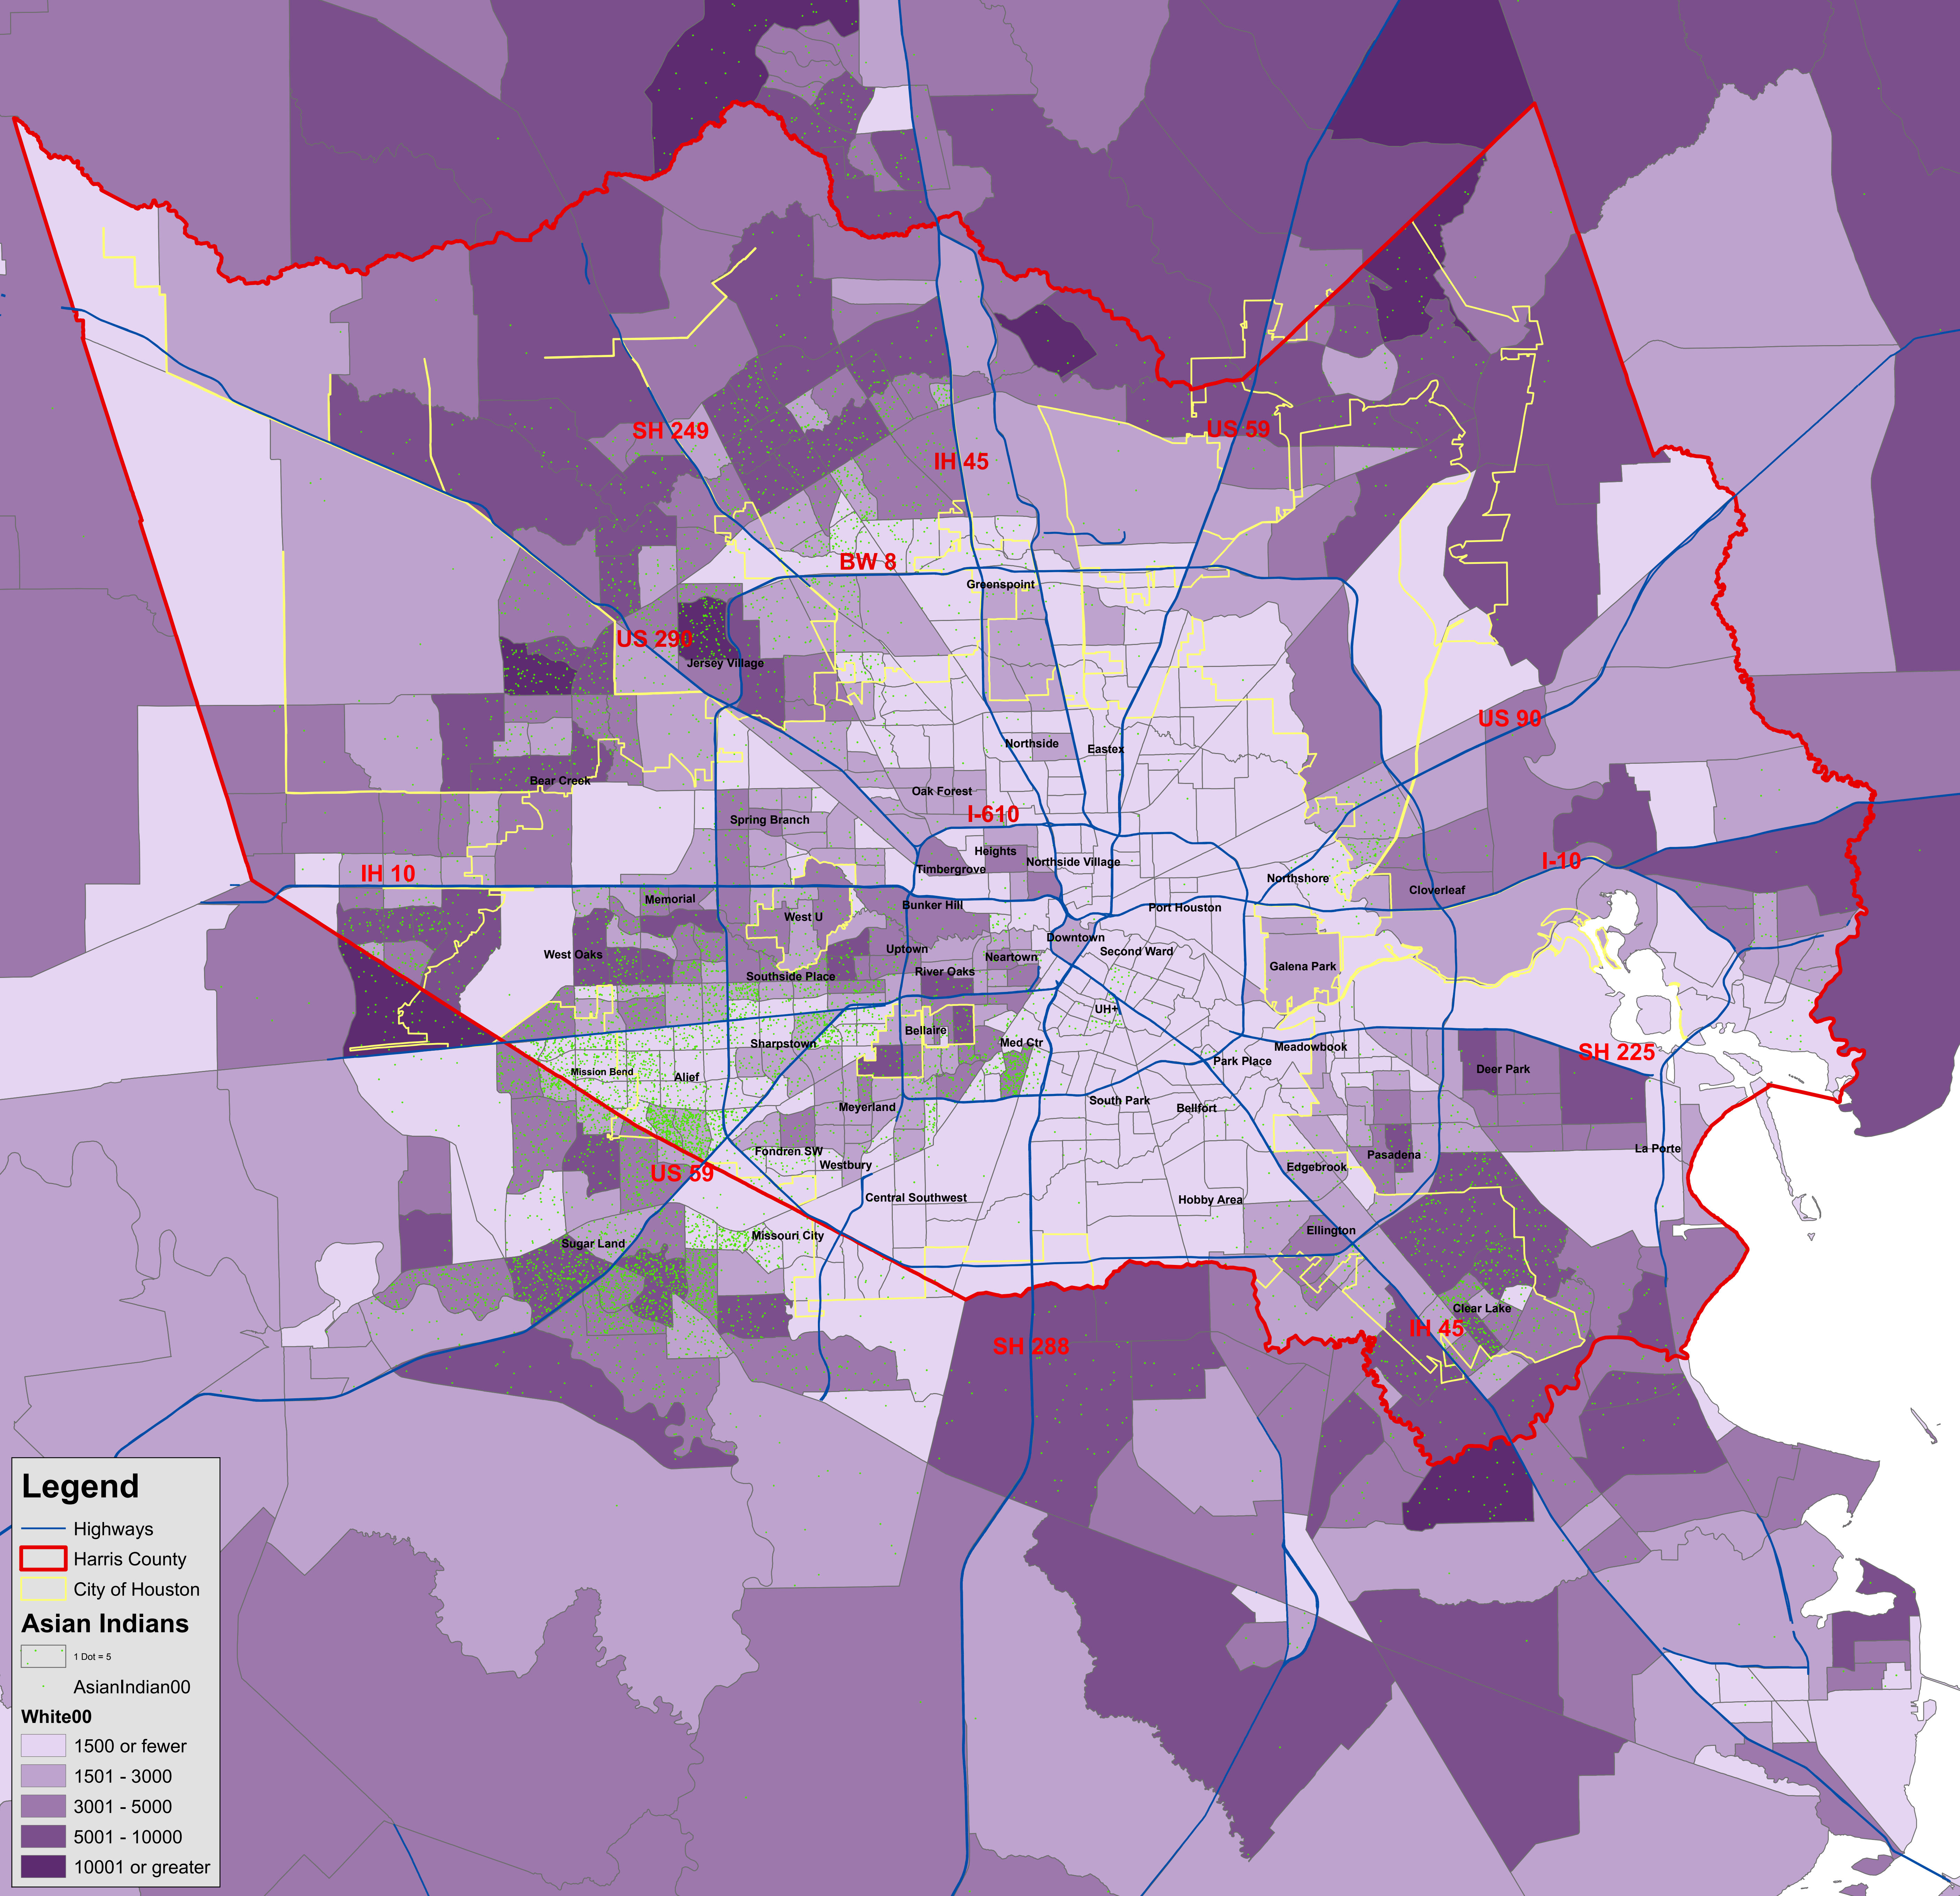

Comparing Asian Indians to Whites by Census Tract, 2000

Legend

- Highways
- Harris County
- City of Houston

Asian Indians

- 1 Dot = 5
- AsianIndian00

White00

- 1500 or fewer
- 1501 - 3000
- 3001 - 5000
- 5001 - 10000
- 10001 or greater