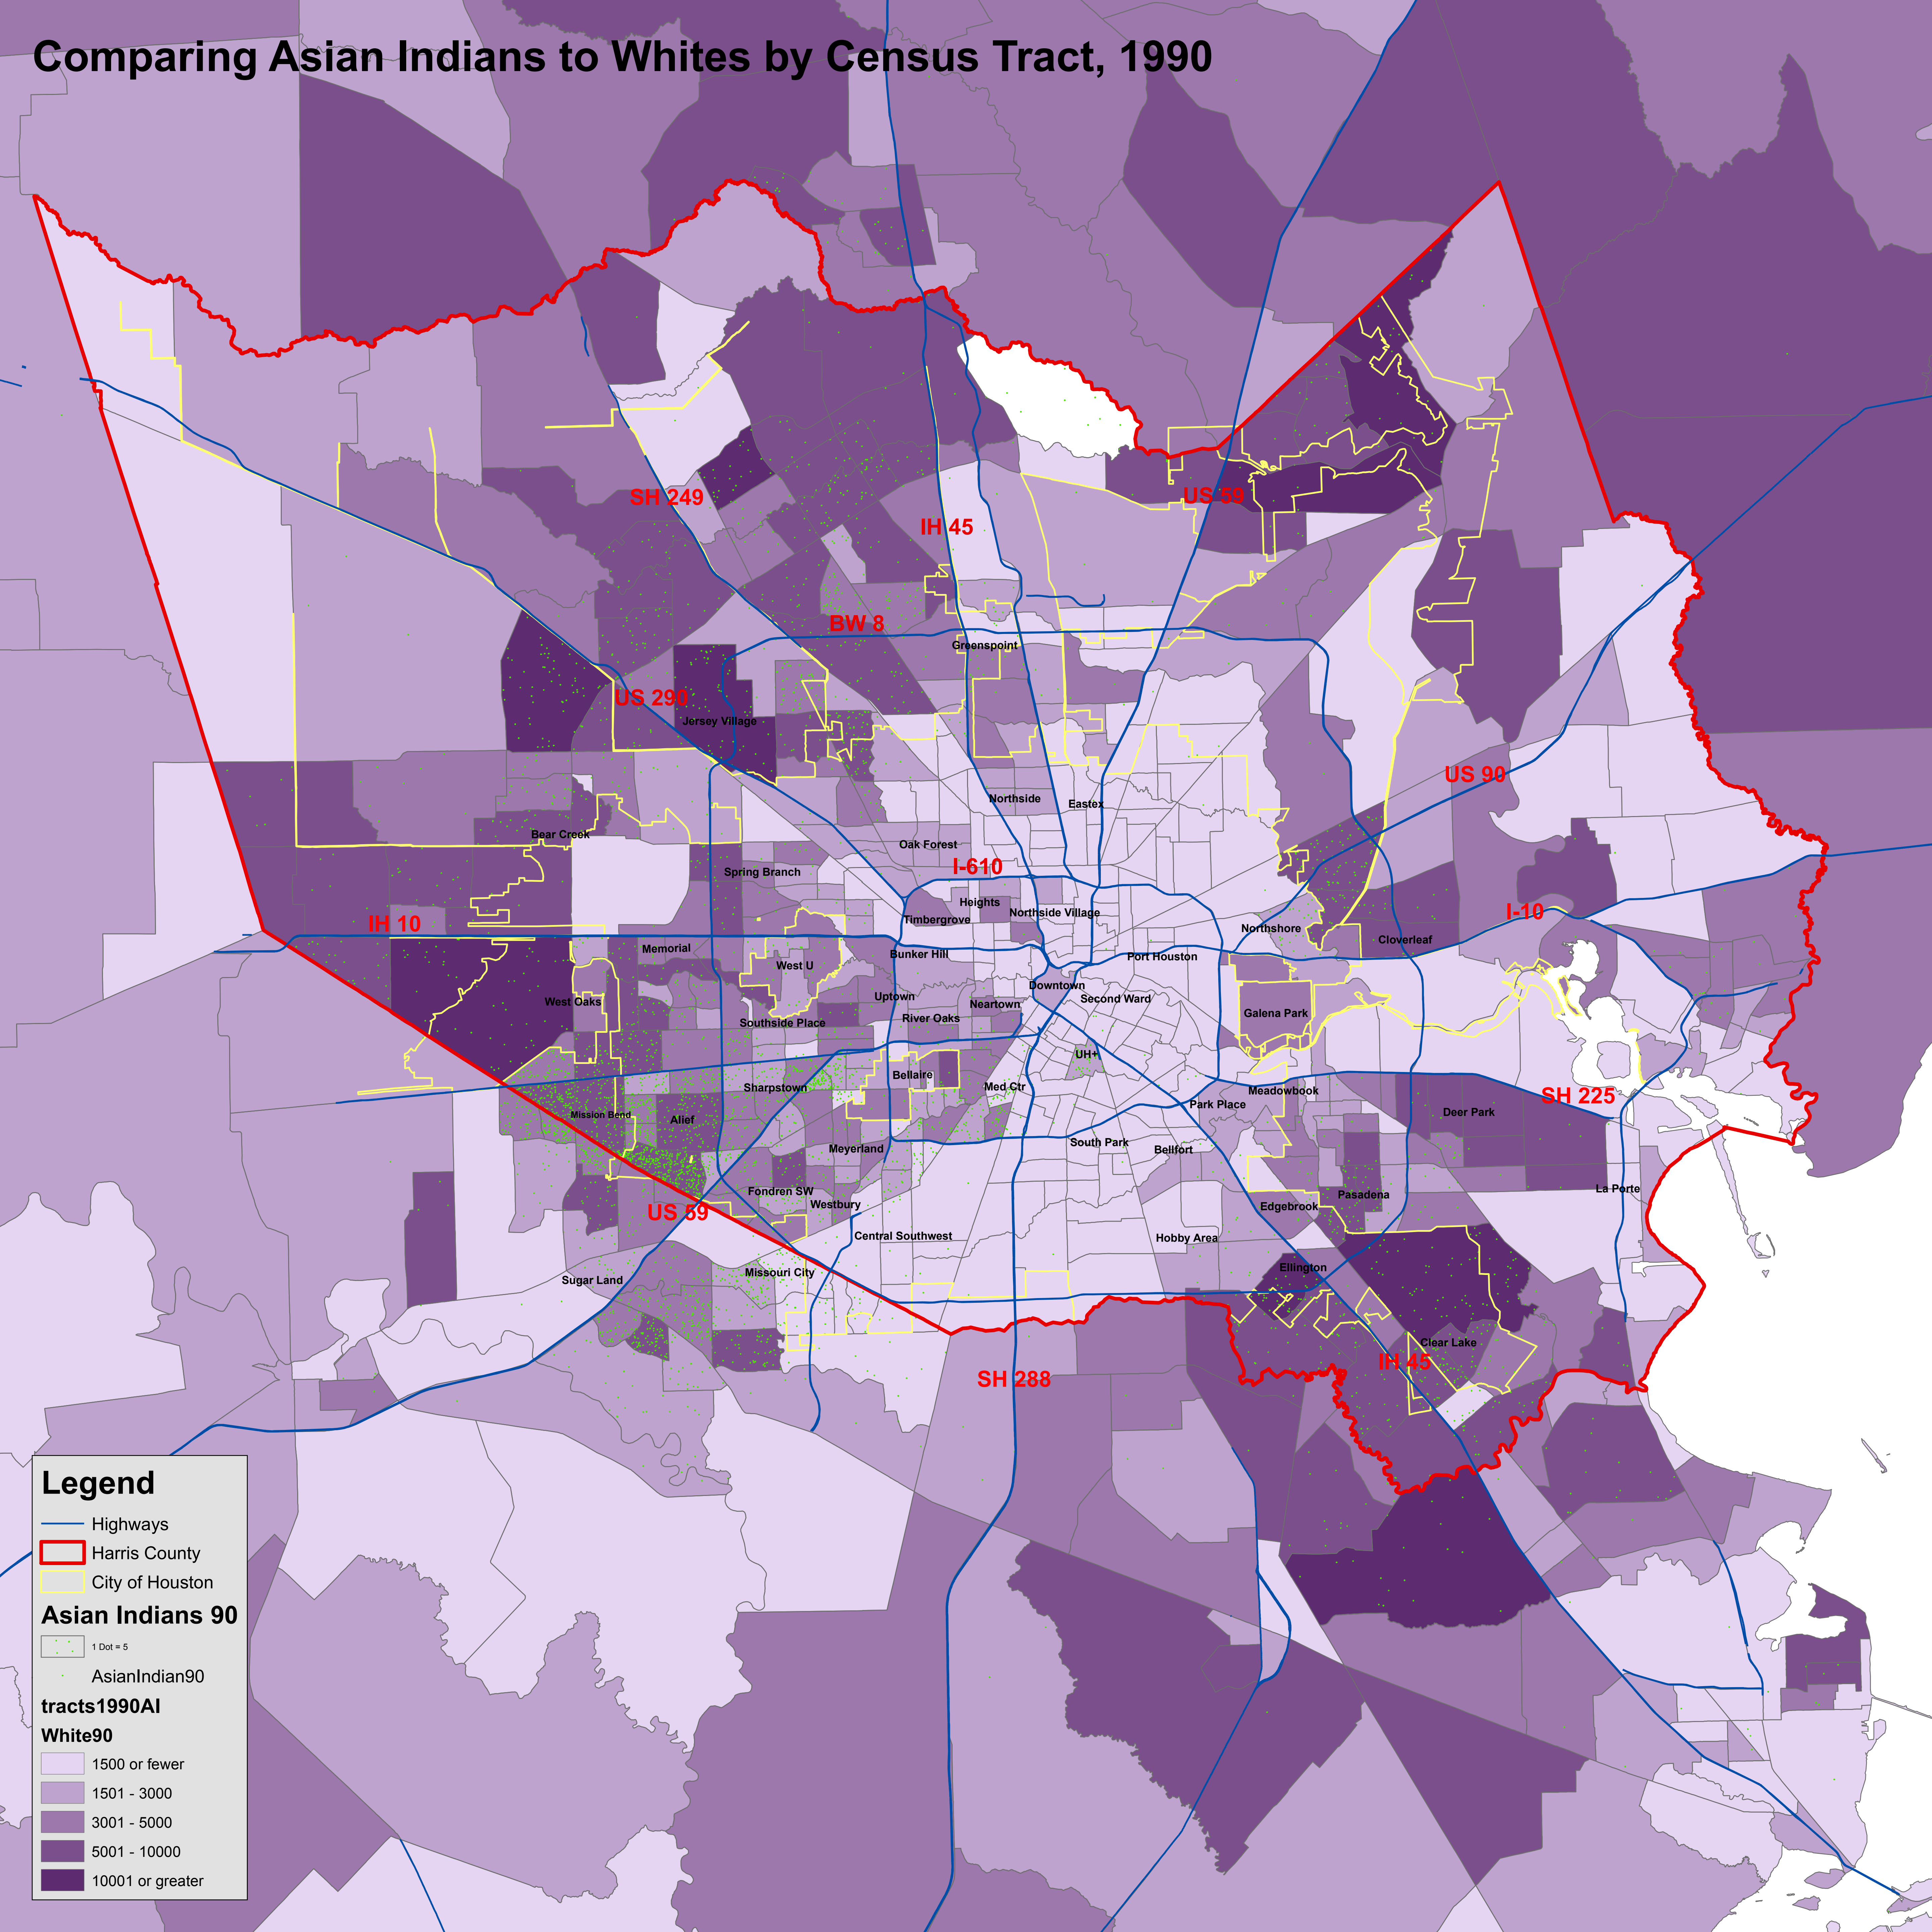

Comparing Asian Indians to Whites by Census Tract, 1990

Legend

- Highways
- Harris County
- City of Houston

Asian Indians 90

- 1 Dot = 5
- AsianIndian90

tracts1990AI

White90

- 1500 or fewer
- 1501 - 3000
- 3001 - 5000
- 5001 - 10000
- 10001 or greater